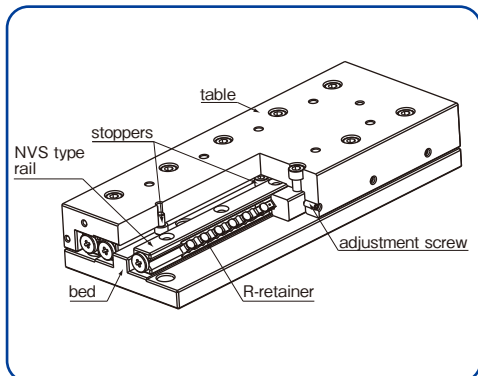

NB

SLIDE WAY

STAINLESS STEEL SERIES NVS/NVTS type

New line up to STUDROLLER system NV/NVT type!

Anti-corrosion NVS/NVTS well suited to clean room application!

NV STUDROLLER system (Rivet Roller Structure)

The STUDROLLER system is based on a new concept to provide prevention of roller cage slippage. This system enables "anti-cage-creep" during operation, making them ideal for use in vertical or high speed application.

Structure of NVS type

The NVS type utilizes stainless steel rails and resin retainers, which is suitable for anti-corrosion requirements.

Structure of NVTS type

The NVTS type utilizes NVS type Slide Way between aluminum table and aluminum bed.

NIPPON BEARING CO., LTD.

APPLICABLE PART NUMBER

NVS2	NVS3	NVS4
NVTS2	NVTS3	NVTS4

※ Please refer to NB general catalog for details.

PART NUMBER STRUCTURE

NVS type

example **NVS 2 150 - 41Z - UP**

specification
NV : standard
NVS : anti-corrosion

size

rail length

accuracy grade
blank : high
P : precision
UP : ultra precision

number of rollers

NVTS type

example **NVTS 3 205**

specification
NVT : standard
NVTS : anti-corrosion

size