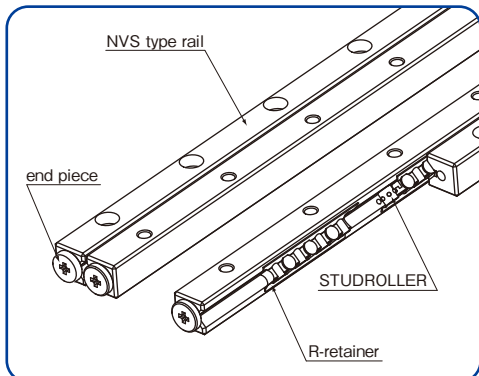

NB

SLIDE WAY

STAINLESS STEEL SERIES NVS/NVTS type

New line up to STUDROLLER system NV/NVT type!

Anti-corrosion NVS/NVTS well suited to clean room application!

NV STUDROLLER system (Rivet Roller Structure)

The STUDROLLER system is based on a new concept to provide prevention of roller cage slippage. This system enables "anti-cage-creep" during operation, making them ideal for use in vertical or high speed application.

Structure of NVS type

The NVS type utilizes stainless steel rails and resin retainers, which is suitable for anti-corrosion requirements.

Structure of NVTS type

The NVTS type utilizes NVS type Slide Way between aluminum table and aluminum bed.

NIPPON BEARING CO., LTD.

APPLICABLE PART NUMBER

NVS2	NVS3	NVS4
NVTS2	NVTS3	NVTS4

※ Please refer to NB general catalog for details.

PART NUMBER STRUCTURE

NVS type

example **NVS 2 150 - 41Z - UP**

specification
NV : standard
NVS : anti-corrosion

size

rail length

accuracy grade
blank : high
P : precision
UP : ultra precision

number of rollers

NVTS type

example **NVTS 3 205**

specification
NVT : standard
NVTS : anti-corrosion

size